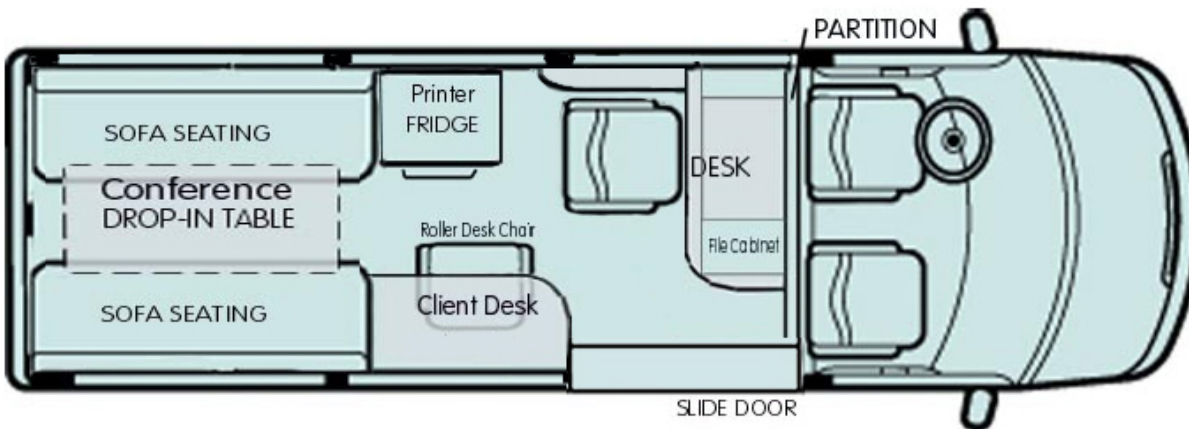

LANDJET™
CUSTOM MOBILE OFFICE VANS
Driving Business Forward ~ (781) 982-1319

The Presidential LandJet 111-b Mobile Executive Office

w/ Executive Desk, Assistant Desk & Conference Area

FLOOR PLAN